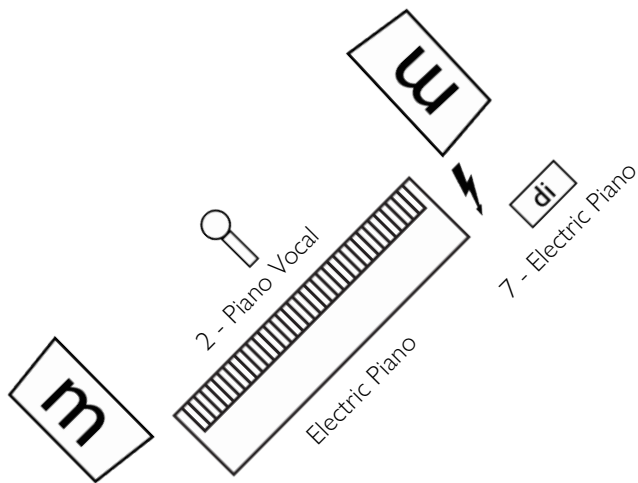

Jack Carty - Duo

Inputs

- 🗣️ 1 - Main Vocal
- 🗣️ 2 - Piano Vocal
- 🗣️ 3 - BV
- 📏 4 - Acoustic Guitar #1
- 📏 5 - Acoustic Guitar #2
- 📏 6 - Stompbox
- 📏 7 - Electric Piano
- 🎸 8 - Electric Guitar Amp Mic
- 📏 9 - Double Bass

Outputs

- 📏 Wedge Monitor
- 📏 Wedge Monitor
- 📏 Wedge Monitor
- 📏 Wedge Monitor
- 📏 Wedge Monitor

Contact Info

management@jackcarty.com

8 - Electric Guitar Amp Mic

📏

9 - Double Bass

🗣️
1 - Main Vocal